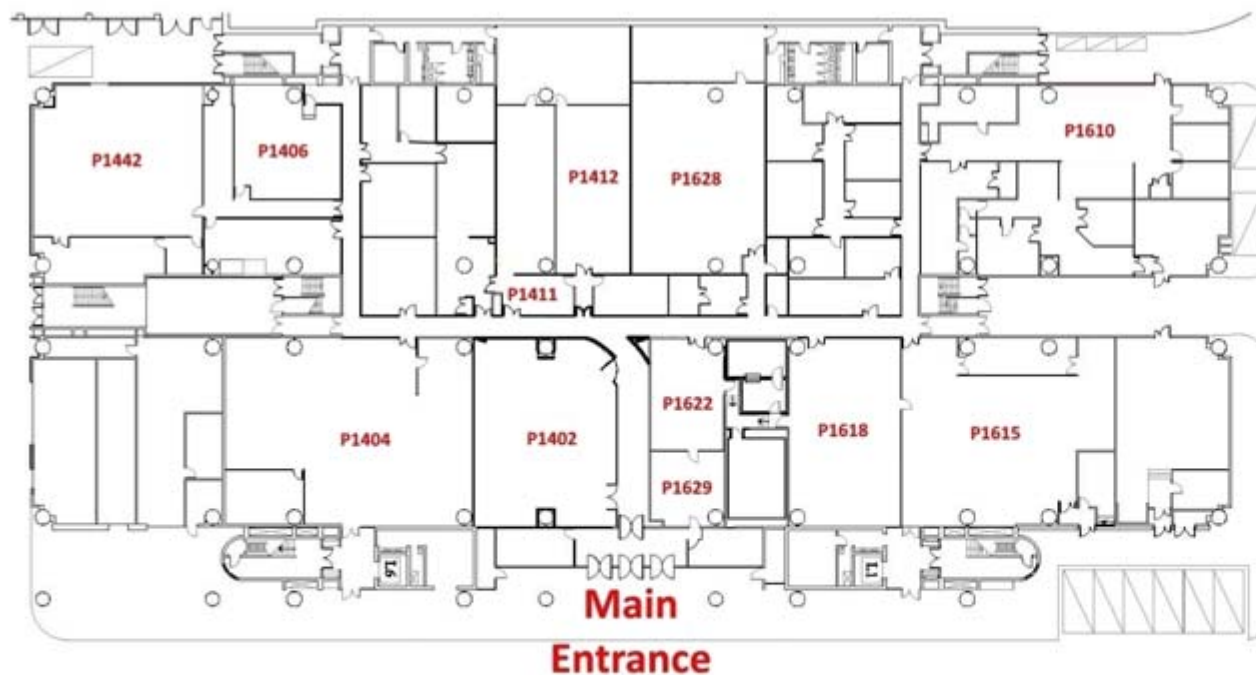

Yeung Kin Man Academic Building Purple Zone G/F Lift 1